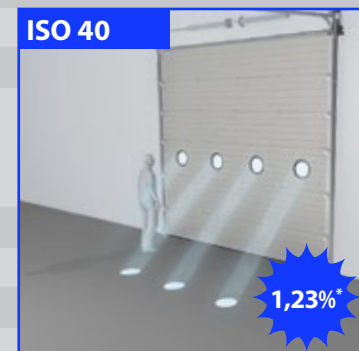

Types of windows

The purpose of windows

ISO sectional doors can be fitted with Plexiglas windows for increased natural light and improved visibility. The standard windows are oblong, with straight or rounded corners containing single or insulating double glazing.

For additional security against intruders, narrow rectangular windows with rounded corners are also available. Are you looking for a one-of-a-kind design? Then go for the rounded windows or a creative pattern made up of windows.

% The light yield of the various windows

Narrow, burglar-proof windows