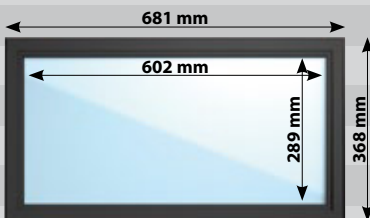

% The light yield of the various windows

Lots of light and great visibility

Rounded corners (r=60 mm), excellent insulative value

Rounded corners (r=100 mm), excellent insulative value

Straight corners, excellent insulative value