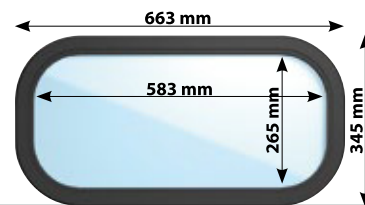

% The light yield of the various windows

Lots of light and great visibility

Rounded corners (r=60 mm), excellent insulative value

Rounded corners (r=100 mm), excellent insulative value

Straight corners, excellent insulative value